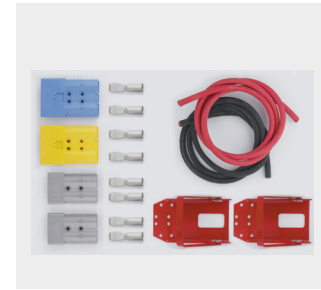

STACK LIGHTS

3 color stack lights provide clear visual of charge status

- » Green = charged, Yellow = charging, Red = not charging or fault
- » Requires Accessory Driver Kit (ADK)

DIY FAST CHARGE KIT

Parts and instruction manual to convert your truck for fast charging

- » For local qualified truck repair dealers, including easy instructions for performing standard conversions
- » Includes Fast Charge battery Cable Kit – hardware and cabling to connect battery to fast charger (requires fast charge configured battery)
- » Includes Fast Charge Truck Kit – hardware and cabling to adapt truck for fast charging
- » Usually requires both kits (*image doesn't show full kit*)

CABLE MANAGEMENT

EXTENDED, CUSTOM MODULAR CHARGE CABLES

- » For the SVS & DVS systems
- » 20ft, 25ft, 30ft charge cables
- » Modular cable design for easy replacement
- » Custom cables with non-standard connectors also available

CHARGER STAND KIT WITH POGO STYLE CABLE HANDLER

- » For the SVS & DVS systems
- » Keeps cables off floor for a clean and safe operation
- » Provides platform for mounting charger accessories

- » For ProCore
- » Keeps cables off floor for a clean and safe operation
- » Provides platform for mounting charger accessories