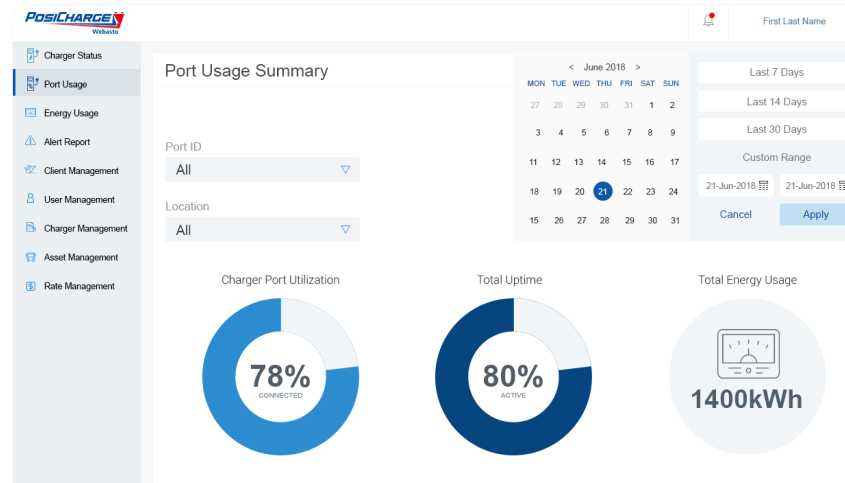

Intuitive Interface for Quick Decision Making

- Clean, simple, and user-friendly interface makes it easy to know immediately which actions to take.
- Collect energy consumption, usage, safety, and performance data.