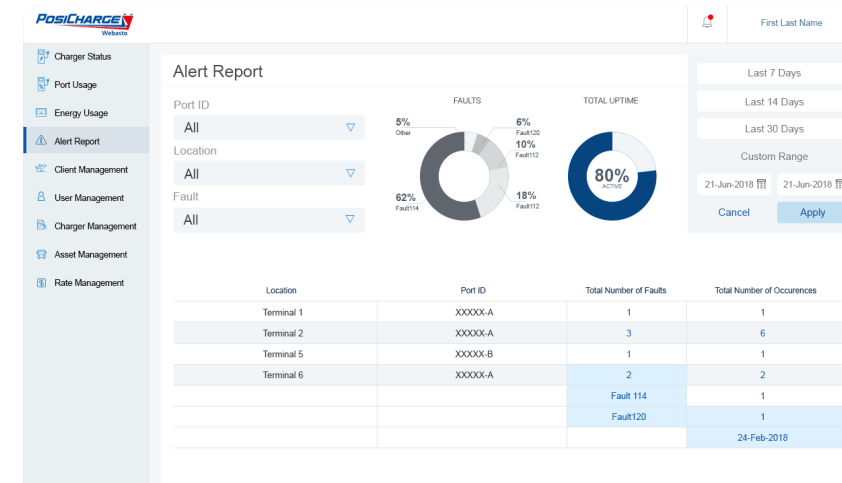

Intuitive Interface for Quick Decision Making

- Clean, simple, and user-friendly interface makes it easy to know immediately which actions to take.
- Collect energy consumption, usage, safety, and performance data.

One Central Place for Asset Management

Manage your PosiCharge fast-charging systems through one central platform.

- Receive real-time data at your fingertips with actionable intelligence on:
 - Charger Status
 - Wireless Communication Status
 - Energy Usage

With the right data, you can make smarter decisions to optimize your operations

Gain an ROI on Your Investment

- You've spent a lot of money on charging infrastructure. Don't let it go to waste!
- Identify, charge, and collect revenue from end-users based on utilization and energy consumed.