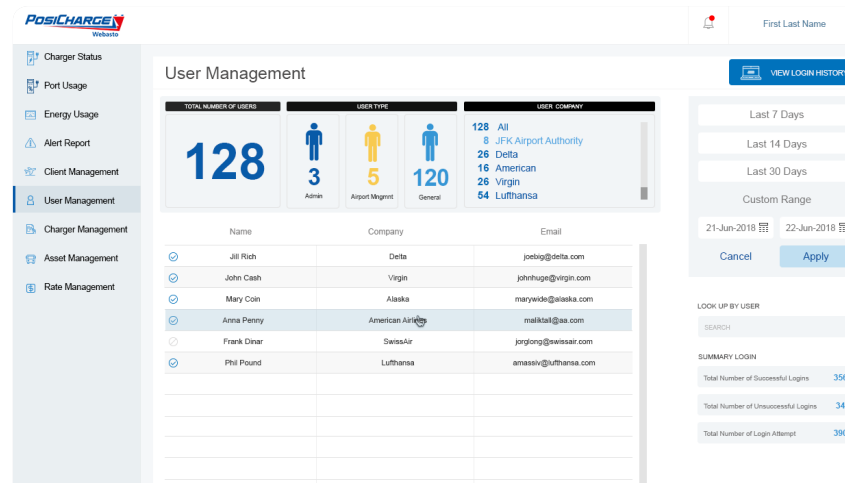

Contact us today!

PosiCharge's industry-leading airport and GSE charging solutions are perfect for your operation, large or small, and will allow your team to perform at its best.

Call +1 (866) 767-4242 or visit www.posicharge.com

Intuitive Interface for Quick Decision Making

- Clean, simple, and user-friendly interface makes it easy to know immediately which actions to take.
- Collect energy consumption, usage, safety, and performance data.