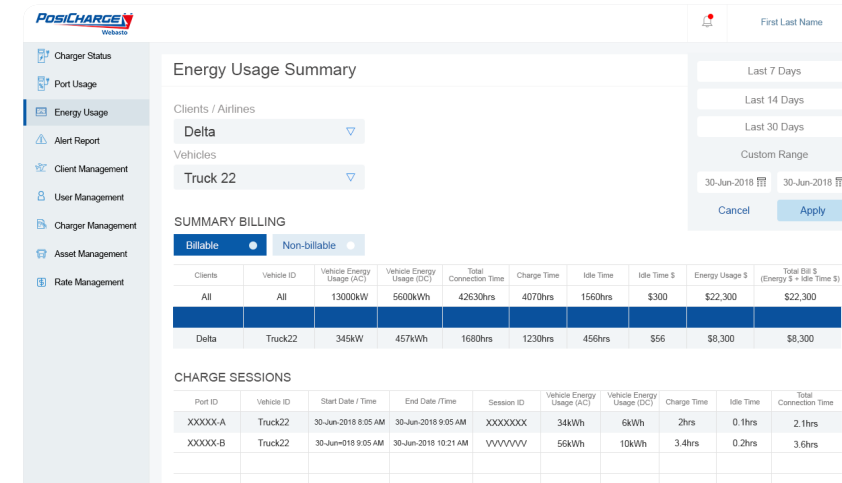

Gain an ROI on Your Investment

- You've spent a lot of money on charging infrastructure. Don't let it go to waste!
- Identify, charge, and collect revenue from end-users based on utilization and energy consumed.