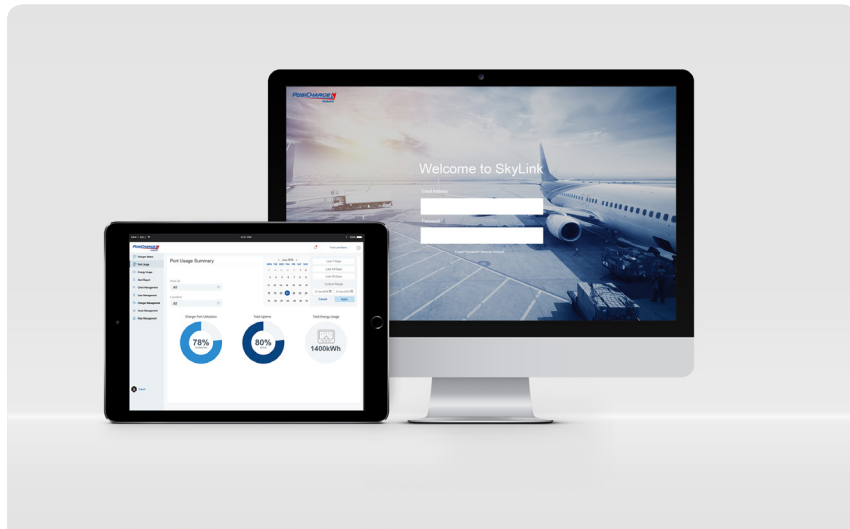

PosiCharge SkyLink

Cloud-Based Business Intelligence Platform

PosiCharge SkyLink is a cloud-based business intelligence platform that allows you to:

- Protect your investment and eliminate stranded assets
- Manage all of your charging systems in one place
- Transmit data via WiFi or Ethernet
- Collect energy consumption and create billing reports
- Remotely configure chargers and install firmware updates

Contact us today!

PosiCharge's industry-leading airport and GSE charging solutions are perfect for your operation, large or small, and will allow your team to perform at its best.

Call +1 (866) 767-4242 or visit www.posicharge.com